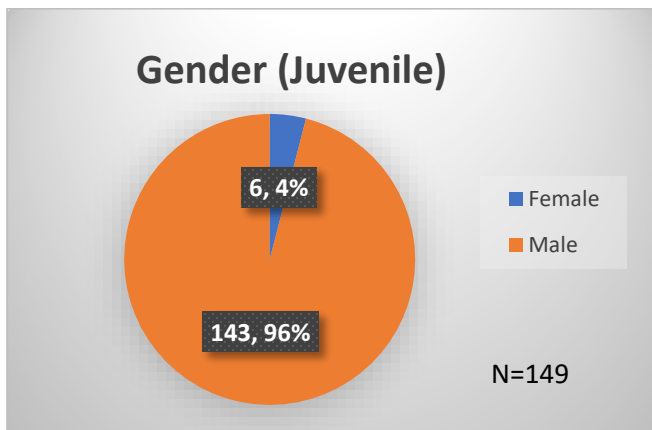

Daily Data Dashboard – December 18, 2023

Demographics for JTDC Population

Monday Morning Midnight Count

Total # of probation Involved youth¹: 1,338

¹ Probation Active: Any youth who is pending sentencing with an active social history, has been formally placed on probation or supervision with Cook County Juvenile Probation on the date of the report.

*Age, Gender and Race for Criminal Court population (N=1) is not represented in this report.

Data sources: cFive Supervisor – Probation Population and RMIS – JTDC Population

Daily Data Dashboard – December 18, 2023
Demographics for JTDC Population
Monday Morning Midnight Count