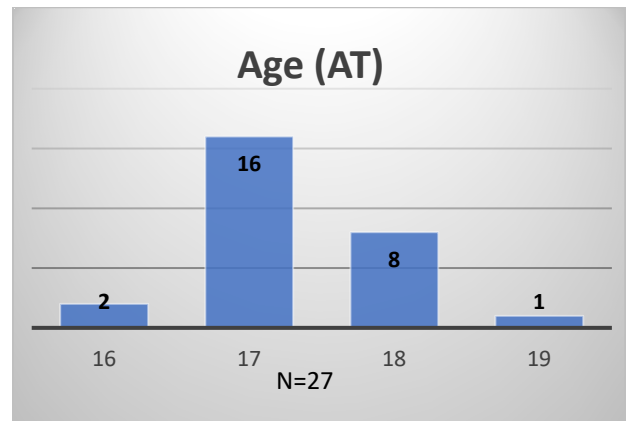

Daily Data Dashboard – December 18, 2023

Demographics for JTDC Population

Monday Morning Midnight Count

Total # of probation Involved youth¹: 1,338

¹ Probation Active: Any youth who is pending sentencing with an active social history, has been formally placed on probation or supervision with Cook County Juvenile Probation on the date of the report.

*Age, Gender and Race for Criminal Court population (N=1) is not represented in this report.

Data sources: cFive Supervisor – Probation Population and RMIS – JTDC Population

Daily Data Dashboard – December 18, 2023
Demographics for JTDC Population
Monday Morning Midnight Count