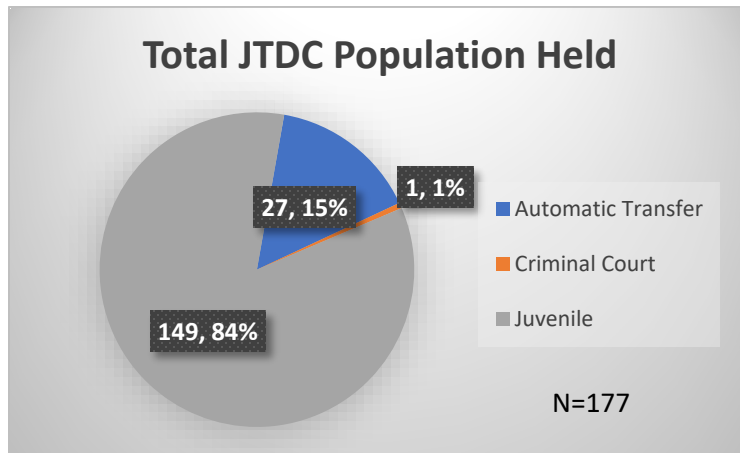

Daily Data Dashboard – December 18, 2023

Demographics for JTDC Population

Monday Morning Midnight Count

Total # of probation Involved youth¹: 1,338

¹ Probation Active: Any youth who is pending sentencing with an active social history, has been formally placed on probation or supervision with Cook County Juvenile Probation on the date of the report.

*Age, Gender and Race for Criminal Court population (N=1) is not represented in this report.

Data sources: cFive Supervisor – Probation Population and RMIS – JTDC Population

Daily Data Dashboard – December 18, 2023
Demographics for JTDC Population
Monday Morning Midnight Count