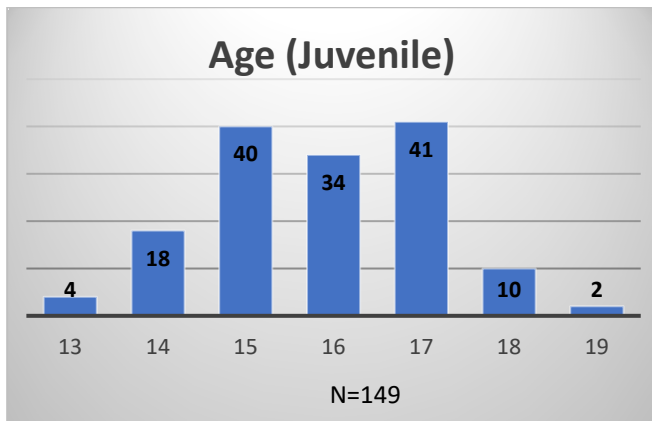

Daily Data Dashboard – December 18, 2023

Demographics for JTDC Population

Monday Morning Midnight Count

Total # of probation Involved youth¹: 1,338

¹ Probation Active: Any youth who is pending sentencing with an active social history, has been formally placed on probation or supervision with Cook County Juvenile Probation on the date of the report.

*Age, Gender and Race for Criminal Court population (N=1) is not represented in this report.

Data sources: cFive Supervisor – Probation Population and RMIS – JTDC Population

Daily Data Dashboard – December 18, 2023
Demographics for JTDC Population
Monday Morning Midnight Count