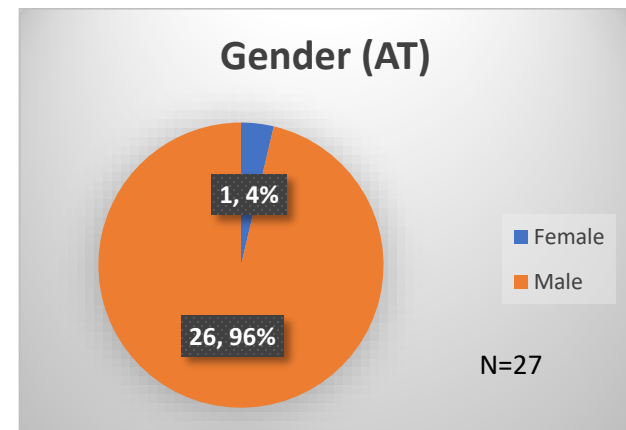

Daily Data Dashboard – December 18, 2023

Demographics for JTDC Population

Monday Morning Midnight Count

Total # of probation Involved youth¹: 1,338

¹ Probation Active: Any youth who is pending sentencing with an active social history, has been formally placed on probation or supervision with Cook County Juvenile Probation on the date of the report.

*Age, Gender and Race for Criminal Court population (N=1) is not represented in this report.

Data sources: cFive Supervisor – Probation Population and RMIS – JTDC Population

Daily Data Dashboard – December 18, 2023
Demographics for JTDC Population
Monday Morning Midnight Count